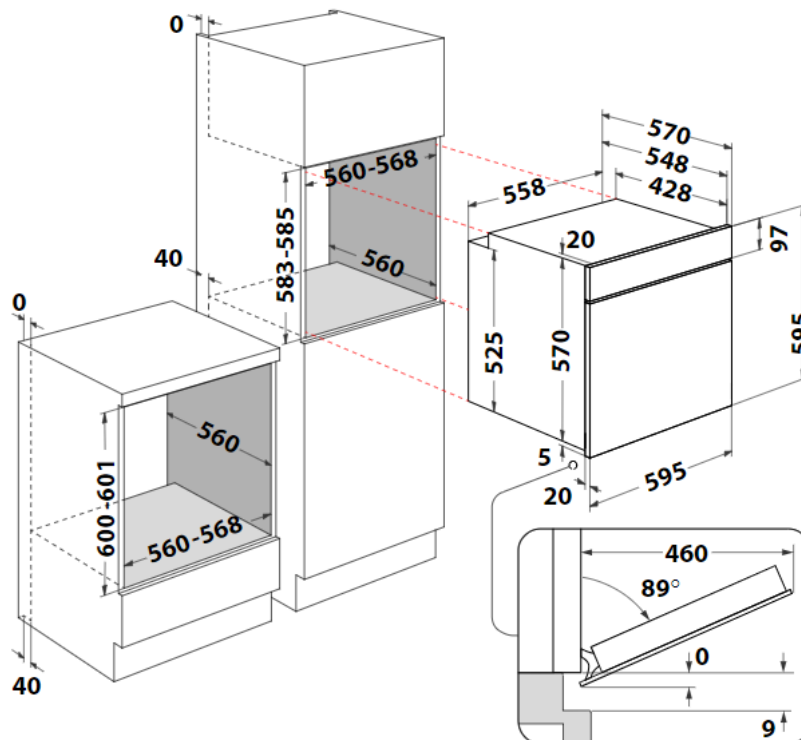

Design	
Colour/Finish	Black
Display	NA
Control	Push Push Knobs
Door / Handle Design	Full Glass Door with Black Handle
Cavity Type	Enamelled
Capacity	71 litres
Cooking Shelves	5 shelves
Weight	26.9kg
Product Dimension	W 595mm x H 595mm x D 570mm (548mm*)
Cut Out Dimension	W 568mm x H 585mm x D 560mm
Performance	
Heating Methods	Conventional, Convection Bake, Forced Air, Grill, Turbo Grill, Bottom Heating
Heating Temperature	60°C to 250°C
Functions	Pizza, Defrosting
Cleaning	Smart Clean (Hydrolytic Cleaning)
Consumption Rates	
Energy Consumption	0.99 kwh/cycle
Energy Rating	Europe A energy efficiency
Accessories	
2 x Wire Shelf, 1 x Baking Tray, 1 x Deep Tray	
Warranty	
2-years (Exclude Commercial Use))	

*Depth (Door handle excluded)

Control Panel

Technical Specifications

Max. Total Power	2750W
Voltage	220-240 V
Current	13A
Plug Type	No plug
Length of Electrical Cord	90cm
Packaging Dimensions	W 640mm x H 670mm x D 650mm
Gross Weight	28.2kg
Net Weight	26.9kg
Place of Manufacture	Poland

Installation Information

Product Dimensions	W 595mm x H 595mm x D 570mm (548mm*)
Cut Out Dimensions	As indicated in below illustration

*Depth (Door handle excluded)