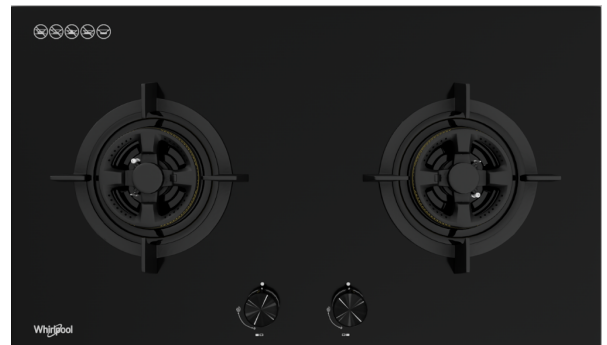

**GWG7820LS | EAN: 4895120709300**

**78cm 2-Burners Gas Hob (LPG)**

Design	
Colour/Finish	Black Glass
Number of Burners	2
Trivets	Cast Iron
Controls	2 front knobs
Weight	16.6kg
Product Dimension	W 780mm x H 155mm x D 450mm
Cut-out Dimension	W 650-700mm x H 120mm x D 350-400mm

### Features & Benefits

	<p>&lt;5.0kW Wok Burners&gt; The 2 wok burners provide optimal heat retention and distributes more evenly to ensure superior cooking results.</p>
	<p>&lt;Flame Failure Safety Device&gt; The flame failure safety device shuts off gas supply after the flame has been cut off, preventing gas leakage such as the flame extinguishes or when the burner has not been properly turned off.</p>
	<p>&lt;Cast-iron Pan Support&gt; To facilitate various styles of cooking and flexibility to accommodate a wider range of cooking utensils</p>
	<p>&lt;Tempered Glass Surface&gt; The cooktop has an elegant glass surface, which offers a fresh touch to your kitchen style</p>
	<p>&lt;Easy Attachment of Burner Cap&gt; Simple click and lock installation of the burner cap to the burner head after cleaning the burners.</p>

**GWG7820LS | EAN: 4895120709300**

**78cm 2-Burners Gas Hob (LPG)**

Technical Specifications	
Gas Operation	LPG
Ignition	Pulse
DC battery (V)	1.5V
Packaging Dimensions	W 830mm x H 215mm x D 510mm
Gross Weight	16.6kg
Net Weight	14.6kg
Place of Manufacture	Asia

Installation Information	
Product Dimensions	W 780mm x H 155mm x D 450mm
Cut Out Dimensions	As indicated in below illustration

Model no.	W	D	R
GWG7820TS GWG7830TS	650-700	350-400	120
GWG8830TS	685-820	385-450	120