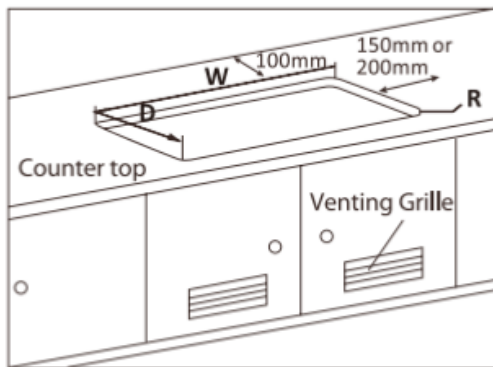

**GWG8830TS | EAN: 4895120709317**  
**88cm 3-Burners Gas Hob (Town Gas)**

Design	
Colour/Finish	Black Glass
Number of Burners	3
Trivets	Cast Iron
Controls	3 front knobs
Weight	21.8kg
Product Dimension	W 880mm x H 155mm x D 510mm
Cut-out Dimension	W 685-820mm x H 120mm x D 385-450mm
Performance	
Functions	Flame Failure Safety Device
Power	Left Burner 4.3 kW: Center Burner: 2.0kW Right Burner: 4.3kW

**GWG8830TS | EAN: 4895120709317**  
**88cm 3-Burners Gas Hob (Town Gas)**

**Technical Specifications**

Gas Operation	Town Gas
Ignition	Pulse
DC battery (V)	1.5V
Packaging Dimensions	W 930mm x H 215mm x D 560mm
Gross Weight	21.8kg
Net Weight	19.3kg
Place of Manufacture	Asia

**Installation Information**

Product Dimensions	W 880mm x H 155mm x D 510mm
Cut Out Dimensions	As indicated in below illustration

Model no.	W	D	R
GWG7820TS GWG7830TS	650-700	350-400	120
GWG8830TS	685-820	385-450	120

Above diagram is not to scale