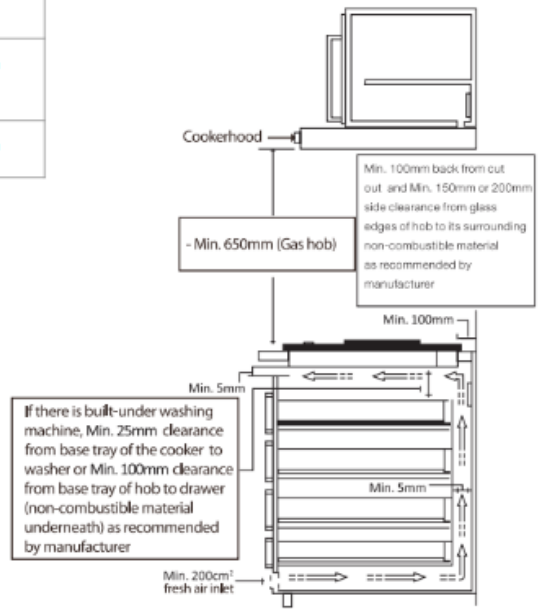

**GWG8830TS | EAN: 4895120709317**  
**88cm 3-Burners Gas Hob (Town Gas)**

Design	
Colour/Finish	Black Glass
Number of Burners	3
Trivets	Cast Iron
Controls	3 front knobs
Weight	21.8kg
Product Dimension	W 880mm x H 155mm x D 510mm
Cut-out Dimension	W 685-820mm x H 120mm x D 385-450mm
Performance	
Functions	Flame Failure Safety Device
Power	Left Burner 4.3 kW: Center Burner: 2.0kW Right Burner: 4.3kW

**GWG8830TS | EAN: 4895120709317**  
**88cm 3-Burners Gas Hob (Town Gas)**

**Technical Specifications**

Gas Operation	Town Gas
Ignition	Pulse
DC battery (V)	1.5V
Packaging Dimensions	W 930mm x H 215mm x D 560mm
Gross Weight	21.8kg
Net Weight	19.3kg
Place of Manufacture	Asia

**Installation Information**

Product Dimensions	W 880mm x H 155mm x D 510mm
Cut Out Dimensions	As indicated in below illustration

Model no.	W	D	R
GWG7820TS GWG7830TS	650-700	350-400	120
GWG8830TS	685-820	385-450	120

Above diagram is not to scale