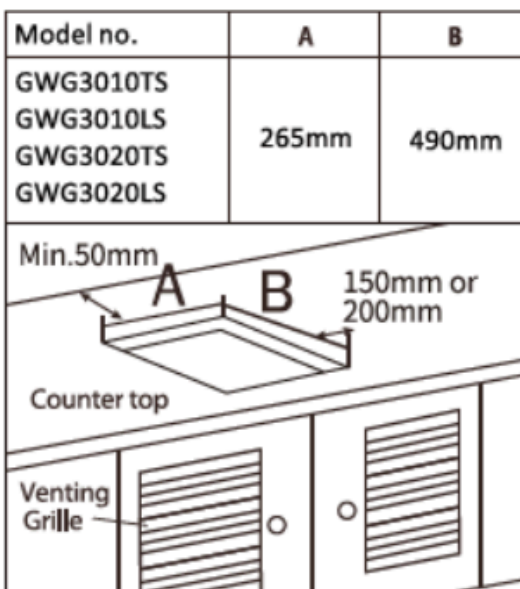

**GWG3010LS | EAN: 4895120710221**  
**30cm 1-Burner Gas Hob (LPG)**

Design	
Colour/Finish	Black Glass
Number of Burners	1
Trivets	Cast Iron
Controls	1 front knobs
Weight	5.7kg
Product Dimension	W 290mm x H 125mm* x D 515mm
Cut-out Dimension	W 265mm x D 490mm
Performance	
Functions	Flame Failure Safety Device
Power	5.0kW

**GWG3010LS | EAN: 4895120710221**  
**30cm 1-Burner Gas Hob (LPG)**

**Technical Specifications**

Gas Operation	LPG
Ignition	Pulse
DC battery (V)	1.5V
Packaging Dimensions	W 360mm x H 185mm x D 580mm
Gross Weight	7.5kg
Net Weight	5.7kg
Place of Manufacture	Asia

**Installation Information**

Product Dimensions	W 290mm x H 125mm* x D 515mm
Cut Out Dimensions	As indicated in below illustration

\*Height between upper edge of the pan support and base tray  
 Height of base tray: 55mm