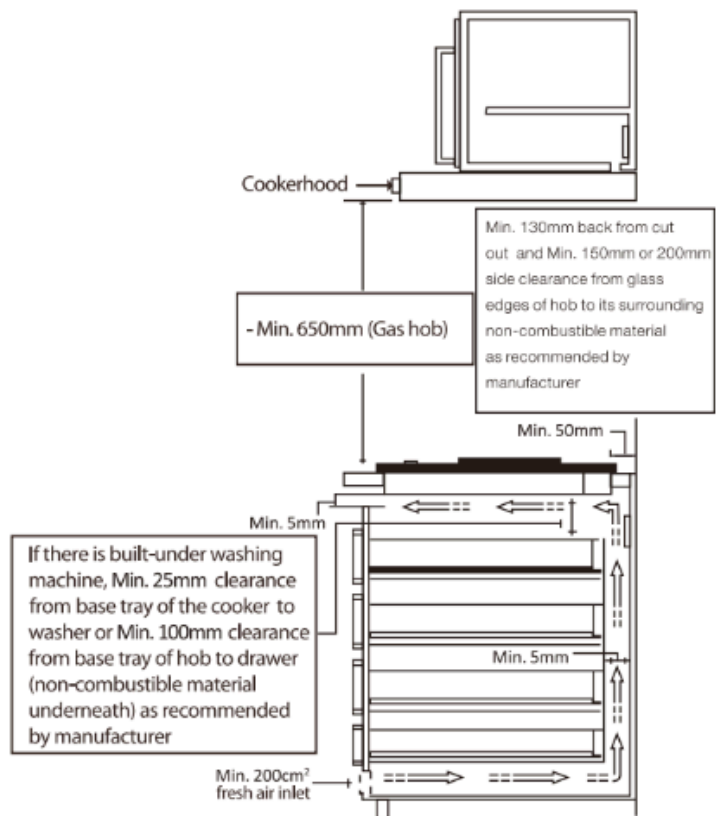

**GWG3010LS | EAN: 4895120710221**  
**30cm 1-Burner Gas Hob (LPG)**

Design	
Colour/Finish	Black Glass
Number of Burners	1
Trivets	Cast Iron
Controls	1 front knobs
Weight	5.7kg
Product Dimension	W 290mm x H 125mm* x D 515mm
Cut-out Dimension	W 265mm x D 490mm
Performance	
Functions	Flame Failure Safety Device
Power	5.0kW

**GWG3010LS | EAN: 4895120710221**  
**30cm 1-Burner Gas Hob (LPG)**

**Technical Specifications**

Gas Operation	LPG
Ignition	Pulse
DC battery (V)	1.5V
Packaging Dimensions	W 360mm x H 185mm x D 580mm
Gross Weight	7.5kg
Net Weight	5.7kg
Place of Manufacture	Asia

**Installation Information**

Product Dimensions	W 290mm x H 125mm* x D 515mm
Cut Out Dimensions	As indicated in below illustration

\*Height between upper edge of the pan support and base tray  
 Height of base tray: 55mm

Above diagram is not to scale