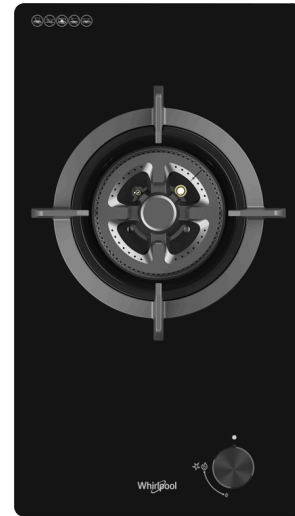

**GWG3010LS | EAN: 4895120710221**  
**30cm 1-Burner Gas Hob (LPG)**

Design	
Colour/Finish	Black Glass
Number of Burners	1
Trivets	Cast Iron
Controls	1 front knobs
Weight	5.7kg
Product Dimension	W 290mm x H 125mm* x D 515mm
Cut-out Dimension	W 265mm x D 490mm
Performance	
Functions	Flame Failure Safety Device
Power	5.0kW

Warranty	
TBA	
Recommended Retail Price	
TBA	

*\*Height between upper edge of the pan support and base tray  
 Height of base tray: 55mm*

**Features & Benefits**

	<p>&lt;5.0kW Wok Burners&gt;                      The wok burner provides optimal heat retention and distributes more evenly to ensure superior cooking results.</p>
	<p>&lt;Flame Failure Safety Device&gt;                      The flame failure safety device shuts off gas supply after the flame has been cut off, preventing gas leakage such as the flame extinguishes or when the burner has not been properly turned off.</p>
	<p>&lt;Cast-iron Pan Support&gt;                      To facilitate various styles of cooking and flexibility to accommodate a wider range of cooking utensils</p>
	<p>&lt;Ceramic Glass Surface&gt;                      The cooktop has an elegant glass surface, which offers a fresh touch to your kitchen style</p>
	<p>&lt;Easy Attachment of Burner Cap&gt;                      Simple click and lock installation of the burner cap to the burner head after cleaning the burners.</p>
	<p>&lt;Front Controls&gt;                      Easy grip control knobs are situated on a convenient front control panel.</p>

**GWG3010LS | EAN: 4895120710221**  
**30cm 1-Burner Gas Hob (LPG)**

**Technical Specifications**

Gas Operation	LPG
Ignition	Pulse
DC battery (V)	1.5V
Packaging Dimensions	W 360mm x H 185mm x D 580mm
Gross Weight	7.5kg
Net Weight	5.7kg
Place of Manufacture	Asia