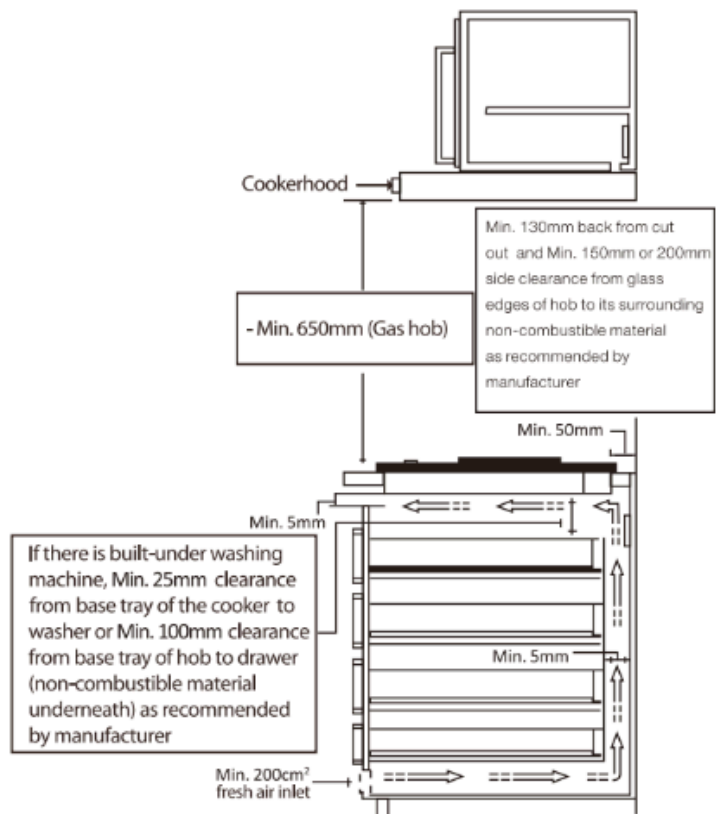

GWG3010TS | EAN: 4895120710238
30cm 1-Burner Gas Hob (Town Gas)

Design	
Colour/Finish	Black Glass
Number of Burners	1
Trivets	Cast Iron
Controls	1 front knobs
Weight	5.7kg
Product Dimension	W 290mm x H 125mm* x D 515mm
Cut-out Dimension	W 265mm x D 490mm
Performance	
Functions	Flame Failure Safety Device
Power	4.3kW

**Height between upper edge of the pan support and base tray
 Height of base tray: 55mm*

GWG3010TS | EAN: 4895120710238
30cm 1-Burner Gas Hob (Town Gas)

Technical Specifications

Gas Operation	Town Gas
Ignition	Pulse
DC battery (V)	1.5V
Packaging Dimensions	W 360mm x H 185mm x D 580mm
Gross Weight	7.5kg
Net Weight	5.7kg
Place of Manufacture	Asia

Installation Information

Product Dimensions	W 290mm x H 125mm* x D 515mm
Cut Out Dimensions	As indicated in below illustration

*Height between upper edge of the pan support and base tray
 Height of base tray: 55mm

Above diagram is not to scale