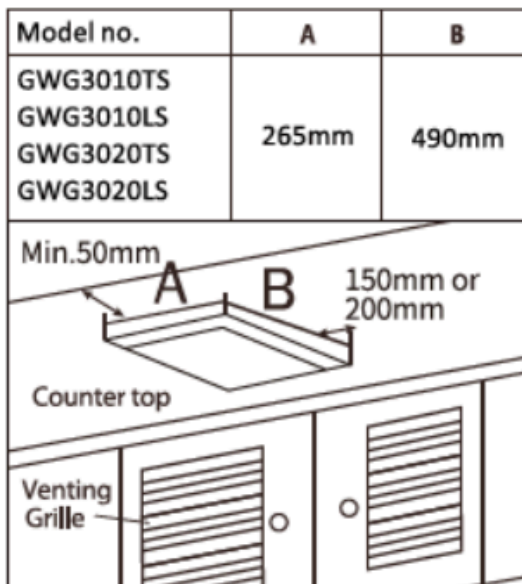

GWG3010TS | EAN: 4895120710238
30cm 1-Burner Gas Hob (Town Gas)

Design	
Colour/Finish	Black Glass
Number of Burners	1
Trivets	Cast Iron
Controls	1 front knobs
Weight	5.7kg
Product Dimension	W 290mm x H 125mm* x D 515mm
Cut-out Dimension	W 265mm x D 490mm
Performance	
Functions	Flame Failure Safety Device
Power	4.3kW

**Height between upper edge of the pan support and base tray
 Height of base tray: 55mm*

GWG3010TS | EAN: 4895120710238
30cm 1-Burner Gas Hob (Town Gas)

Technical Specifications

Gas Operation	Town Gas
Ignition	Pulse
DC battery (V)	1.5V
Packaging Dimensions	W 360mm x H 185mm x D 580mm
Gross Weight	7.5kg
Net Weight	5.7kg
Place of Manufacture	Asia

Installation Information

Product Dimensions	W 290mm x H 125mm* x D 515mm
Cut Out Dimensions	As indicated in below illustration

*Height between upper edge of the pan support and base tray
 Height of base tray: 55mm

Above diagram is not to scale