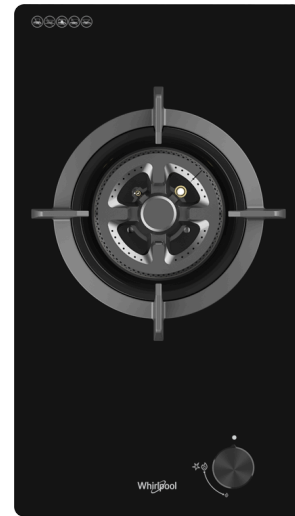

GWG3010TS | EAN: 4895120710238
30cm 1-Burner Gas Hob (Town Gas)

Design	
Colour/Finish	Black Glass
Number of Burners	1
Trivets	Cast Iron
Controls	1 front knobs
Weight	5.7kg
Product Dimension	W 290mm x H 125mm* x D 515mm
Cut-out Dimension	W 265mm x D 490mm
Performance	
Functions	Flame Failure Safety Device
Power	4.3kW

Warranty
TBA
Recommended Retail Price
TBA

Features & Benefits

	<p><4.3kW Wok Burners> The wok burner provides optimal heat retention and distributes more evenly to ensure superior cooking results.</p>
	<p><Flame Failure Safety Device> The flame failure safety device shuts off gas supply after the flame has been cut off, preventing gas leakage such as the flame extinguishes or when the burner has not been properly turned off.</p>
	<p><Cast-iron Pan Support> To facilitate various styles of cooking and flexibility to accommodate a wider range of cooking utensils</p>
	<p><Ceramic Glass Surface> The cooktop has an elegant glass surface, which offers a fresh touch to your kitchen style</p>
	<p><Easy Attachment of Burner Cap> Simple click and lock installation of the burner cap to the burner head after cleaning the burners.</p>
	<p><Front Controls> Easy grip control knobs are situated on a convenient front control panel.</p>

**Height between upper edge of the pan support and base tray
 Height of base tray: 55mm*

GWG3010TS | EAN: 4895120710238
30cm 1-Burner Gas Hob (Town Gas)

Technical Specifications

Gas Operation	Town Gas
Ignition	Pulse
DC battery (V)	1.5V
Packaging Dimensions	W 360mm x H 185mm x D 580mm
Gross Weight	7.5kg
Net Weight	5.7kg
Place of Manufacture	Asia

Installation Information

Product Dimensions	W 290mm x H 125mm* x D 515mm
Cut Out Dimensions	As indicated in below illustration

*Height between upper edge of the pan support and base tray
 Height of base tray: 55mm