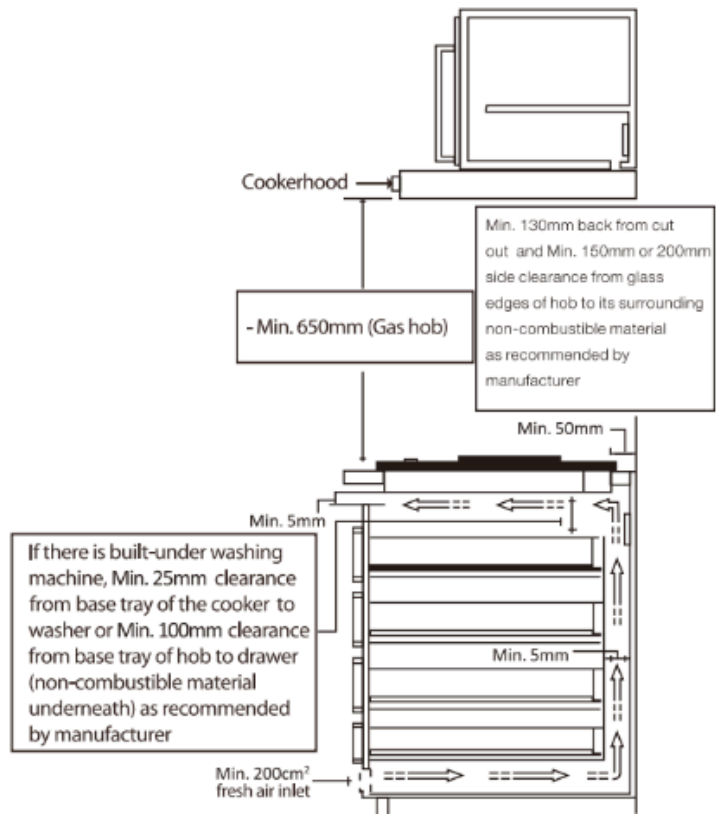

GWG3020TS | EAN: 4895120710252
30cm 2-Burner Gas Hob (Town Gas)

Design	
Colour/Finish	Black Glass
Number of Burners	2
Trivets	Cast Iron
Controls	2 front knobs
Weight	5.4kg
Product Dimension	W 290mm x H 125mm* x D 515mm
Cut-out Dimension	W 265mm x D 490mm
Performance	
Functions	Flame Failure Safety Device
Power	Front - 2.0kW Rear - 1.3kW

*Height between upper edge of the pan support and base tray
 Height of base tray: 55mm

GWG3020TS | EAN: 4895120710252
30cm 2-Burner Gas Hob (Town Gas)

Technical Specifications

Gas Operation	LPG
Ignition	Pulse
DC battery (V)	1.5V
Packaging Dimensions	W 360mm x H 185mm x D 580mm
Gross Weight	7.1kg
Net Weight	5.4kg
Place of Manufacture	Asia

Installation Information

Product Dimensions	W 290mm x H 125mm* x D 515mm
Cut Out Dimensions	As indicated in below illustration

*Height between upper edge of the pan support and base tray
 Height of base tray: 55mm

Above diagram is not to scale