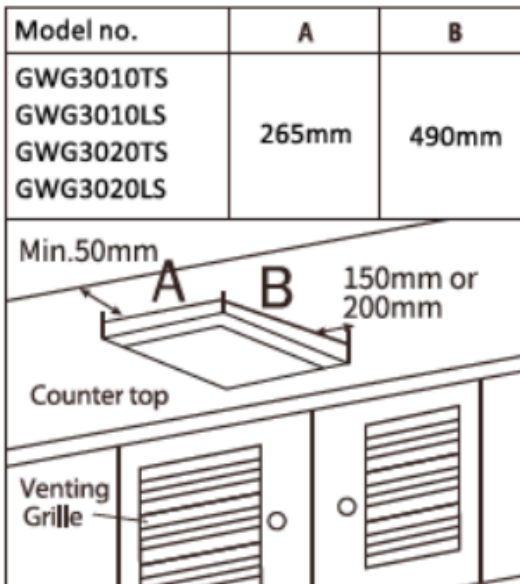

GWG3020TS | EAN: 4895120710252
30cm 2-Burner Gas Hob (Town Gas)

Design	
Colour/Finish	Black Glass
Number of Burners	2
Trivets	Cast Iron
Controls	2 front knobs
Weight	5.4kg
Product Dimension	W 290mm x H 125mm* x D 515mm
Cut-out Dimension	W 265mm x D 490mm
Performance	
Functions	Flame Failure Safety Device
Power	Front - 2.0kW Rear - 1.3kW

*Height between upper edge of the pan support and base tray
 Height of base tray: 55mm

GWG3020TS | EAN: 4895120710252
30cm 2-Burner Gas Hob (Town Gas)

Technical Specifications

Gas Operation	LPG
Ignition	Pulse
DC battery (V)	1.5V
Packaging Dimensions	W 360mm x H 185mm x D 580mm
Gross Weight	7.1kg
Net Weight	5.4kg
Place of Manufacture	Asia

Installation Information

Product Dimensions	W 290mm x H 125mm* x D 515mm
Cut Out Dimensions	As indicated in below illustration

*Height between upper edge of the pan support and base tray
 Height of base tray: 55mm

Above diagram is not to scale