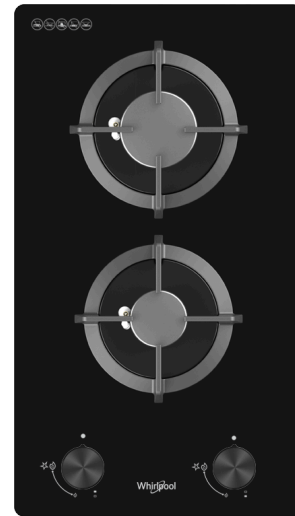

GWG3020TS | EAN: 4895120710252
30cm 2-Burner Gas Hob (Town Gas)

Design	
Colour/Finish	Black Glass
Number of Burners	2
Trivets	Cast Iron
Controls	2 front knobs
Weight	5.4kg
Product Dimension	W 290mm x H 125mm* x D 515mm
Cut-out Dimension	W 265mm x D 490mm
Performance	
Functions	Flame Failure Safety Device
Power	Front - 2.0kW Rear - 1.3kW

Warranty	
TBA	
Recommended Retail Price	
TBA	

Features & Benefits

	<p><Flame Failure Safety Device> The flame failure safety device shuts off gas supply after the flame has been cut off, preventing gas leakage such as the flame extinguishes or when the burner has not been properly turned off.</p>
	<p><Cast-iron Pan Support> To facilitate various styles of cooking and flexibility to accommodate a wider range of cooking utensils</p>
	<p><Ceramic Glass Surface> The cooktop has an elegant glass surface, which offers a fresh touch to your kitchen style</p>
	<p><Front Controls> Easy grip control knobs are situated on a convenient front control panel.</p>

*Height between upper edge of the pan support and base tray
 Height of base tray: 55mm

GWG3020TS | EAN: 4895120710252
30cm 2-Burner Gas Hob (Town Gas)

Technical Specifications

Gas Operation	LPG
Ignition	Pulse
DC battery (V)	1.5V
Packaging Dimensions	W 360mm x H 185mm x D 580mm
Gross Weight	7.1kg
Net Weight	5.4kg
Place of Manufacture	Asia